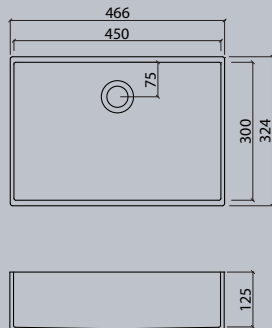

VDC 450.300