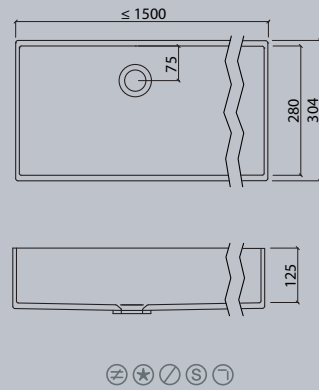

VDC 1100-2

VDC x.230

VDC x.260

VDC x.280

VDC x.300

VDC x.370

Flexible lengths are possible with the VDC series. Create your own individual washstands from 300 mm to max. 1500 mm long.

VIVARI® TOP picks up the traditional shape of the washbasin. The clear emphasis on the basin shape transforms them into a contemporary design.

Sit-on basins

vdc

VDC 400.260 TOP

VDC 450.300 TOP

VDC 450 TOP

VDC 600.300 TOP

VDC 1100 TOP

VDC 500.300 TOP