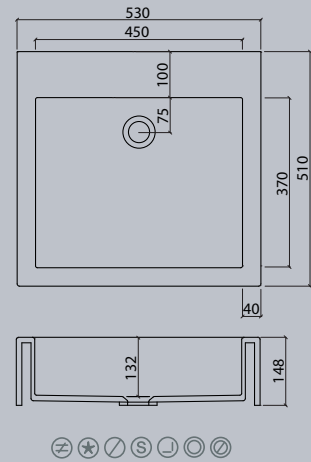

VDC 1100-2

VDC x.230

VDC x.260

VDC x.280

VDC x.300

VDC x.370

Flexible lengths are possible with the VDC series. Create your own individual washstands from 300 mm to max. 1500 mm long.

VIVARI® TOP picks up the traditional shape of the washbasin. The clear emphasis on the basin shape transforms them into a contemporary design.

Sit-on basins

vdc

VDC 400.260 TOP

VDC 450.300 TOP

VDC 450 TOP

VDC 600.300 TOP

VDC 1100 TOP

VDC 500.300 TOP