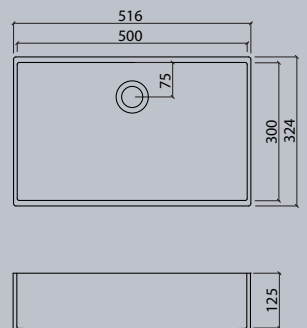

VDC 500.300