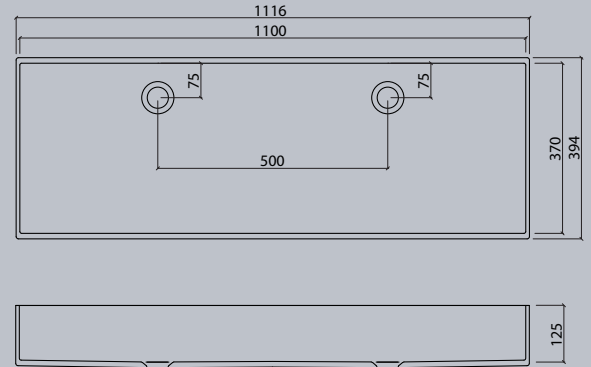

VDC 1100-2

VDC x.230

VDC x.260

VDC x.280

VDC x.300

VDC x.370

Flexible lengths are possible with the VDC series. Create your own individual washstands from 300 mm to max. 1500 mm long.

VIVARI® TOP picks up the traditional shape of the washbasin. The clear emphasis on the basin shape transforms them into a contemporary design.