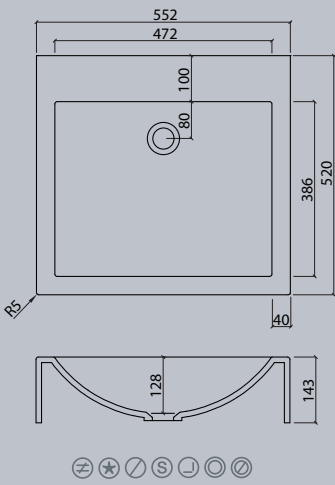

VDC 1100-2

VDC x.230

VDC x.260

VDC x.280

VDC x.300

VDC x.370

Flexible lengths are possible with the VDC series. Create your own individual washstands from 300 mm to max. 1500 mm long.

VIVARI® TOP picks up the traditional shape of the washbasin. The clear emphasis on the basin shape transforms them into a contemporary design.

Sit-on basins

vdc

VDC 400.260 TOP

VDC 450.300 TOP

VDC 450 TOP

VDC 600.300 TOP

VDC 1100 TOP

VDC 500.300 TOP

Sit-on basins

vda

VDA 47 TOP

VDA 58 TOP

VDA 58.370 TOP

VDA 1100 TOP

The circle is a shape with maximum symmetry.

Sit-on basin/  
Sit-on bowls