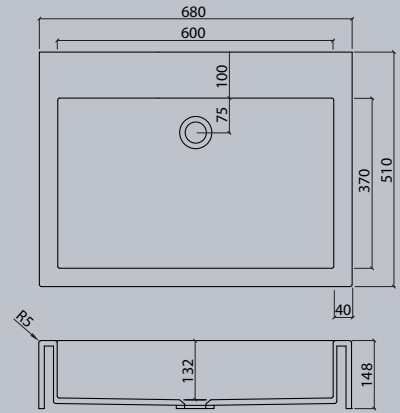

⊕ ⊗ ⊙ ⊚ ⊛ ⊜ ⊝

VDC 600 TOP