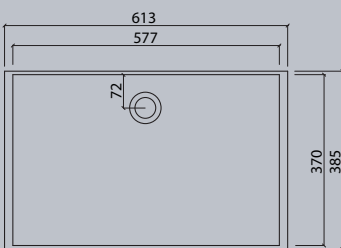

### Washbasin design

vda

VDA 47

VDA 58

VDA 58.200

VDA 58.370

VDA 1100

With clear geometries and deliberate emphasis on the basin shapes, the VDC series enable you to achieve individual styling in your bathroom.

VDC 1100-2

VDC x.230

VDC x.260

VDC x.280

VDC x.300

VDC x.370

Flexible lengths are possible with the VDC series. Create your own individual washstands from 300 mm to max. 1500 mm long.

VIVARI® TOP picks up the traditional shape of the washbasin. The clear emphasis on the basin shape transforms them into a contemporary design.