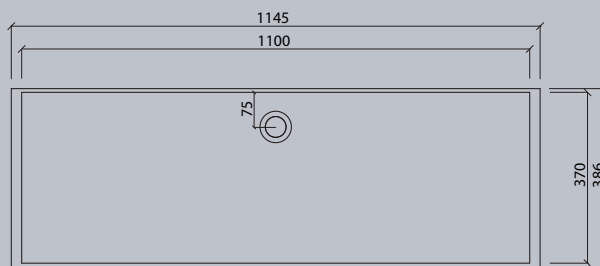

### Washbasin design

vda

VDA 47

VDA 58

VDA 58.200

VDA 58.370

VDA 1100

With clear geometries and deliberate emphasis on the basin shapes, the VDC series enable you to achieve individual styling in your bathroom.

VDC 1100-2

VDC x.230

VDC x.260

VDC x.280

VDC x.300

VDC x.370

Flexible lengths are possible with the VDC series. Create your own individual washstands from 300 mm to max. 1500 mm long.

VIVARI® TOP picks up the traditional shape of the washbasin. The clear emphasis on the basin shape transforms them into a contemporary design.