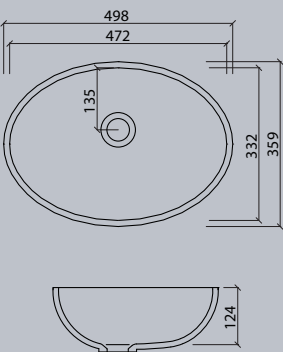

VIVARI® VO series – attractive designs for your bathroom. Whether as a single or double washstand, VIVARI® basins give your bathroom a personal touch. Available as an integrated or countertop bowl, VIVARI® VO Series offers a strong design statement for your bathroom.

Washbasin oval

VO

VO 48