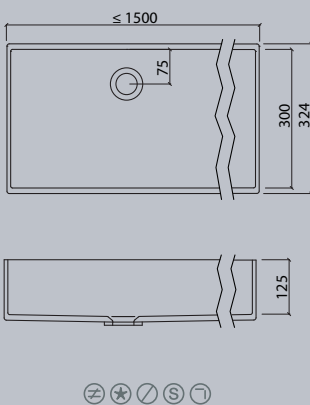

VDC 1100-2

VDC x.230

VDC x.260

VDC x.280

VDC x.300

VDC x.370

Flexible lengths are possible with the VDC series. Create your own individual washstands from 300 mm to max. 1500 mm long.

VIVARI® TOP picks up the traditional shape of the washbasin. The clear emphasis on the basin shape transforms them into a contemporary design.

Sit-on basins

vdc

VDC 400.260 TOP

VDC 450.300 TOP

VDC 450 TOP

VDC 600.300 TOP

VDC 1100 TOP

VDC 500.300 TOP