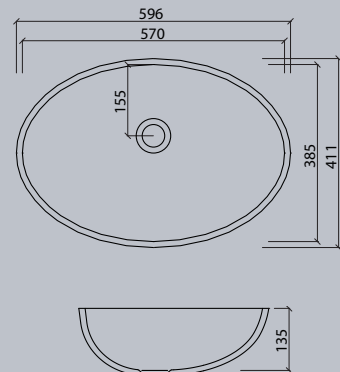

VIVARI® VO series – attractive designs for your bathroom. Whether as a single or double washstand, VIVARI® basins give your bathroom a personal touch. Available as an integrated or countertop bowl, VIVARI® VO Series offers a strong design statement for your bathroom.

Washbasin oval

VO

VO 57