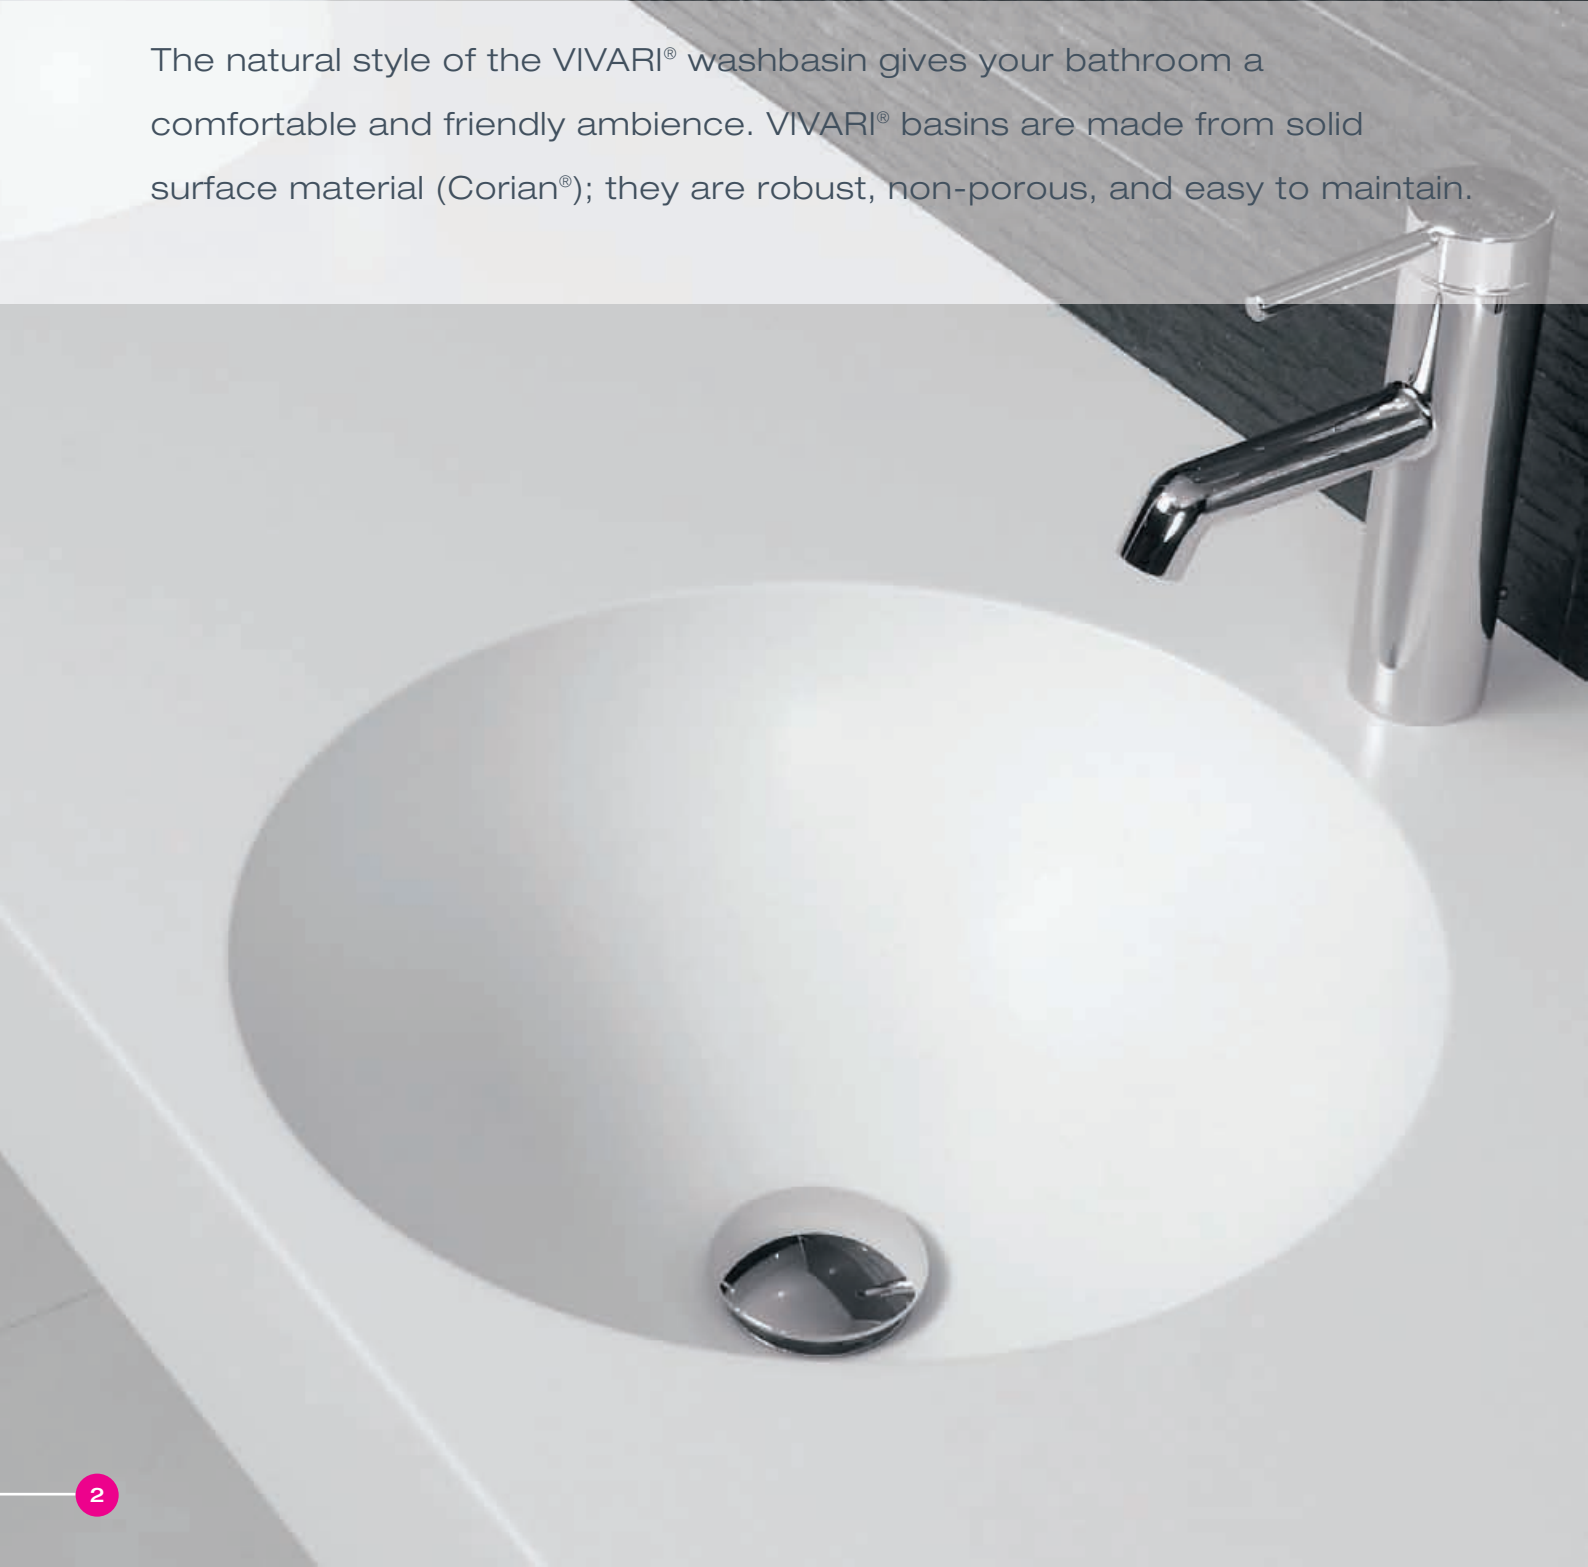

VIVARI® – pure elegance for bathrooms.

vivari.

The natural style of the VIVARI® washbasin gives your bathroom a comfortable and friendly ambience. VIVARI® basins are made from solid surface material (Corian®); they are robust, non-porous, and easy to maintain.

### Washbasin round

vr

The VR series basins adapt to every installation situation, the outlet cover is available in two formats: Standard (S) and Integrated (I).

Standard (S)

Integrated (I)

VIVARI® VO series – attractive designs for your bathroom. Whether as a single or double washstand, VIVARI® basins give your bathroom a personal touch. Available as an integrated or countertop bowl, VIVARI® VO Series offers a strong design statement for your bathroom.

### Washbasin oval

VDRO 45

Semi-recessed basins

vdro

VIVARI® VDRO series, the basin option for washing areas with limited space. The precisely defined edge enables precise fitting installation in all countertop materials.

VIVARI® WT is the compact solution for your bathroom. With an integrated top, the washstands allow you a unique creative and flexible option to realise your own personal ideas.