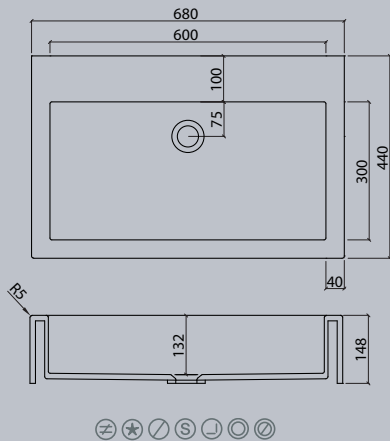

VDC 1100-2

VDC x.230

VDC x.260

VDC x.280

VDC x.300

VDC x.370

Flexible lengths are possible with the VDC series. Create your own individual washstands from 300 mm to max. 1500 mm long.

VIVARI® TOP picks up the traditional shape of the washbasin. The clear emphasis on the basin shape transforms them into a contemporary design.

Sit-on basins

vdc

VDC 400.260 TOP

VDC 450.300 TOP

VDC 450 TOP

VDC 600.300 TOP

VDC 1100 TOP

VDC 500.300 TOP

Sit-on basins

vda

VDA 47 TOP

VDA 58 TOP

VDA 58.370 TOP

VDA 1100 TOP

The circle is a shape with maximum symmetry.

Sit-on basin/  
Sit-on bowls