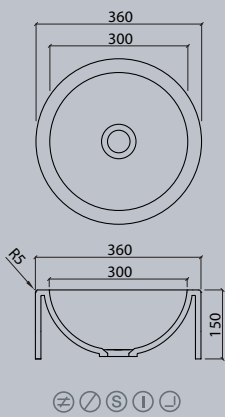

The circle is a shape with maximum symmetry.

Sit-on basin/
Sit-on bowls

vdr/vr

VDR 30/TOP

VR 50 FS