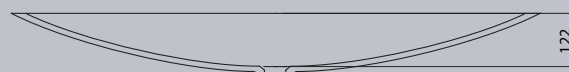

### Washbasin design

vda

VDA 47

VDA 58

VDA 58.200

VDA 58.370

VDA 1100

With clear geometries and deliberate emphasis on the basin shapes, the VDC series enable you to achieve individual styling in your bathroom.