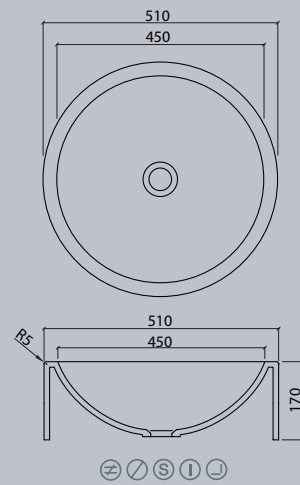

### Vanity

series vds	17
------------	----

All dimensions in mm. Colour variation and change of dimension may vary due to the installation method.

VR 24

VR 30

VR 37

VR 45

Sit-on basins

vda

VDA 47 TOP

VDA 58 TOP

VDA 58.370 TOP

VDA 1100 TOP

The circle is a shape with maximum symmetry.

Sit-on basin/  
Sit-on bowls

vdr/vr

VDR 30/TOP

VDR 37/TOP

VDR 45/TOP

VR 50 FS

VR 60 FS

VDRO 30

VDRO 37