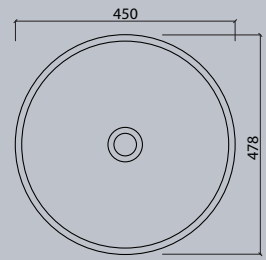

### Vanity

series vds	17
------------	----

All dimensions in mm. Colour variation and change of dimension may vary due to the installation method.

VR 24

VR 30

VR 37

VR 45