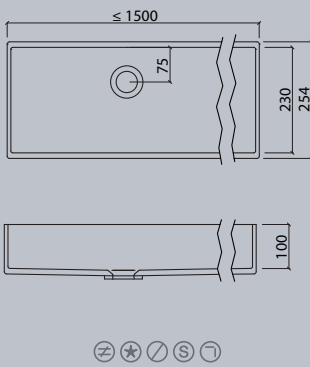

VDC 1100-2

VDC x.230

VDC x.260

VDC x.280

VDC x.300

VDC x.370

Flexible lengths are possible with the VDC series. Create your own individual washstands from 300 mm to max. 1500 mm long.

VIVARI® TOP picks up the traditional shape of the washbasin. The clear emphasis on the basin shape transforms them into a contemporary design.