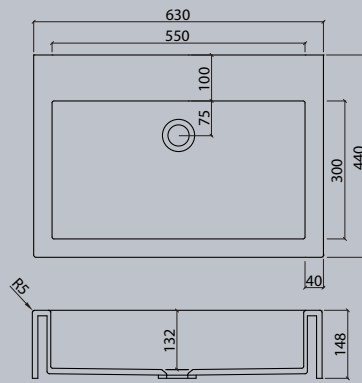

⊕ ⊗ ⊙ ⊚ ⊛ ⊜ ⊝

VDC 550.300 TOP