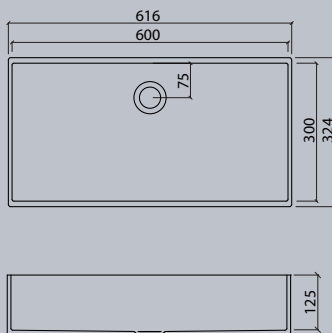

VDC 1100-2

VDC x.230

VDC x.260

VDC x.280

VDC x.300

VDC x.370

Flexible lengths are possible with the VDC series. Create your own individual washstands from 300 mm to max. 1500 mm long.

VIVARI® TOP picks up the traditional shape of the washbasin. The clear emphasis on the basin shape transforms them into a contemporary design.