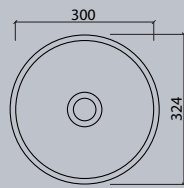

### Vanity

series vds	17
------------	----

All dimensions in mm. Colour variation and change of dimension may vary due to the installation method.

VR 24

VR 30

VR 37

VR 45