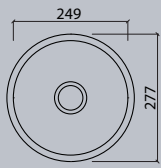

### Sit-on basins

series vdc	12
series vda	14
series vdr/vr	15
series vdrc	16

### Vanity

series vds	17
------------	----

All dimensions in mm. Colour variation and change of dimension may vary due to the installation method.

VR 24

VR 30

VR 37

VR 45