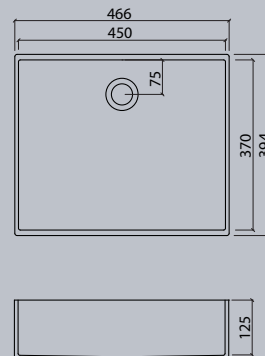

With clear geometries and deliberate emphasis on the basin shapes, the VDC series enable you to achieve individual styling in your bathroom.

Washbasin design

vdc

VDC 450