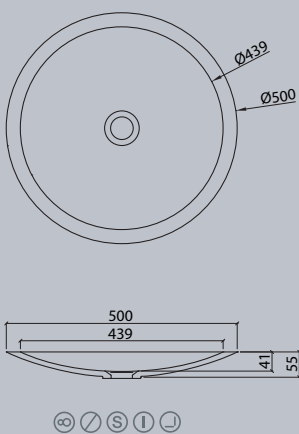

### Vanity

series vds	17
------------	----

All dimensions in mm. Colour variation and change of dimension may vary due to the installation method.

VR 24

VR 30

VR 37

VR 45

VDC 1100-2

VDC x.230

VDC x.260

VDC x.280

VDC x.300

VDC x.370

Flexible lengths are possible with the VDC series. Create your own individual washstands from 300 mm to max. 1500 mm long.

VIVARI® TOP picks up the traditional shape of the washbasin. The clear emphasis on the basin shape transforms them into a contemporary design.

Sit-on basins

vda

VDA 47 TOP

VDA 58 TOP

VDA 58.370 TOP

VDA 1100 TOP

The circle is a shape with maximum symmetry.

Sit-on basin/  
Sit-on bowls

vdr/vr

VDR 30/TOP

VDR 37/TOP

VDR 45/TOP

VR 50 FS

VR 60 FS

VDRO 30

VDRO 37