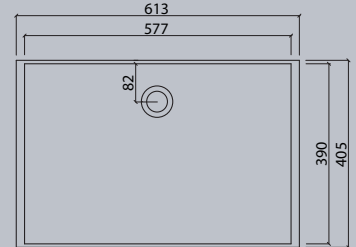

### Washbasin design

vda

VDA 47

VDA 58

VDA 58.200

VDA 58.370

VDA 1100

With clear geometries and deliberate emphasis on the basin shapes, the VDC series enable you to achieve individual styling in your bathroom.

VDC 1100-2

VDC x.230

VDC x.260

VDC x.280

VDC x.300

VDC x.370

Flexible lengths are possible with the VDC series. Create your own individual washstands from 300 mm to max. 1500 mm long.

VIVARI® TOP picks up the traditional shape of the washbasin. The clear emphasis on the basin shape transforms them into a contemporary design.