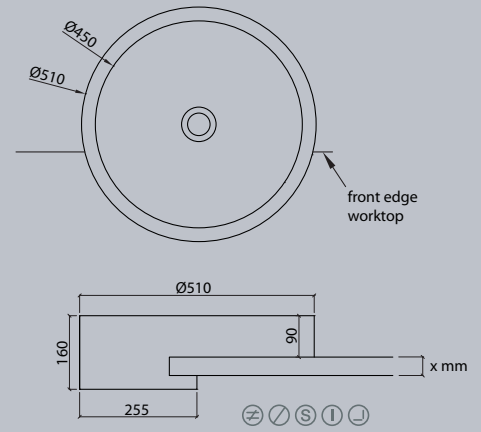

Sit-on basins

vda

VDA 47 TOP

VDA 58 TOP

VDA 58.370 TOP

VDA 1100 TOP

The circle is a shape with maximum symmetry.

Sit-on basin/  
Sit-on bowls

vdr/vr

VDR 30/TOP

VDR 37/TOP

VDR 45/TOP

VR 50 FS

VR 60 FS

VDRO 30

VDRO 37

VDRO 45

Semi-recessed basins

vdro

VIVARI® VDRO series, the basin option for washing areas with limited space. The precisely defined edge enables precise fitting installation in all countertop materials.

VIVARI® WT is the compact solution for your bathroom. With an integrated top, the washstands allow you a unique creative and flexible option to realise your own personal ideas.