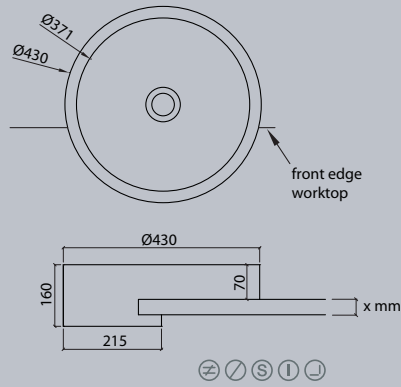

Sit-on basins

vda

VDA 47 TOP

VDA 58 TOP

VDA 58.370 TOP

VDA 1100 TOP

The circle is a shape with maximum symmetry.

Sit-on basin/  
Sit-on bowls

vdr/vr

VDR 30/TOP

VDR 37/TOP

VDR 45/TOP

VR 50 FS

VR 60 FS

VDRO 30

VDRO 37