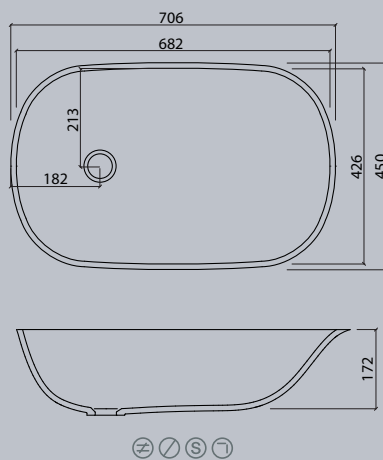

Use the VB series to individually design the washing area for your little ones according to your own ideas.

Washbasin baby

VB 68