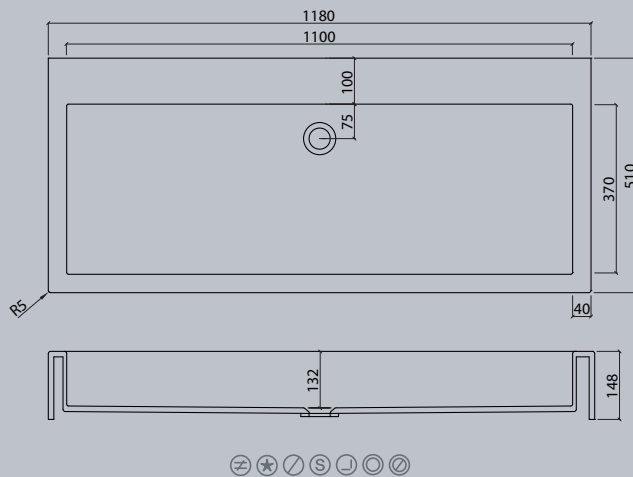

VDC 1100-2

VDC x.230

VDC x.260

VDC x.280

VDC x.300

VDC x.370

Flexible lengths are possible with the VDC series. Create your own individual washstands from 300 mm to max. 1500 mm long.

VIVARI® TOP picks up the traditional shape of the washbasin. The clear emphasis on the basin shape transforms them into a contemporary design.

Sit-on basins

vdc

VDC 400.260 TOP

VDC 450.300 TOP

VDC 450 TOP

VDC 600.300 TOP

VDC 1100 TOP

VDC 500.300 TOP

Sit-on basins

vda

VDA 47 TOP

VDA 58 TOP

VDA 58.370 TOP

VDA 1100 TOP

The circle is a shape with maximum symmetry.

Sit-on basin/  
Sit-on bowls