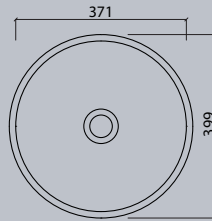

### Vanity

series vds	17
------------	----

All dimensions in mm. Colour variation and change of dimension may vary due to the installation method.

VR 24

VR 30

VR 37

VR 45