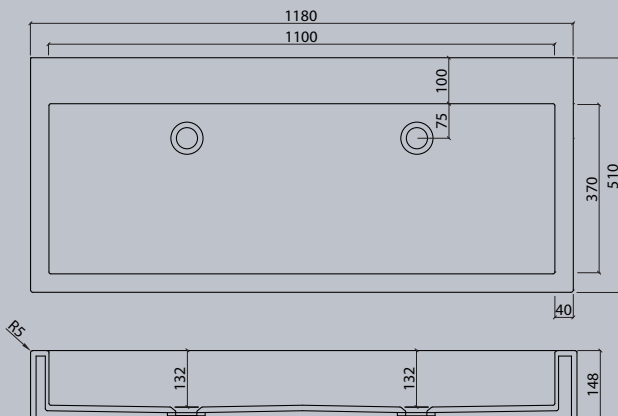

⊕ ⊗ ⊙ ⊚ ⊛ ⊜ ⊝

VDC 1100-2 TOP