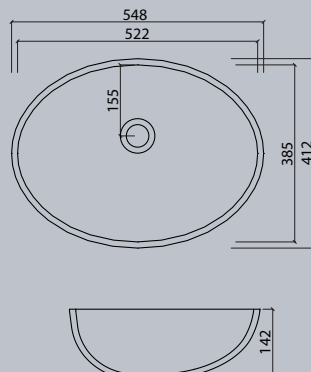

VIVARI® VO series – attractive designs for your bathroom. Whether as a single or double washstand, VIVARI® basins give your bathroom a personal touch. Available as an integrated or countertop bowl, VIVARI® VO Series offers a strong design statement for your bathroom.

Washbasin oval

VO

VO 53