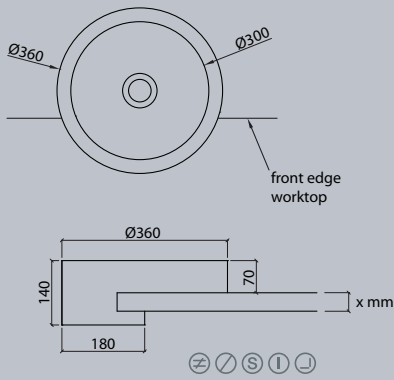

Sit-on basins

vda

VDA 47 TOP

VDA 58 TOP

VDA 58.370 TOP

VDA 1100 TOP

The circle is a shape with maximum symmetry.

Sit-on basin/  
Sit-on bowls

vdr/vr

VDR 30/TOP

VDR 37/TOP

VDR 45/TOP

VR 50 FS

VR 60 FS

VDRO 30

VDRO 37