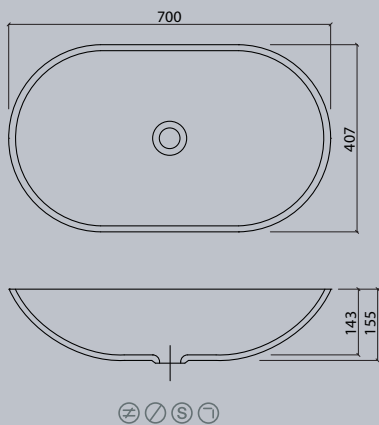

Use the VB series to individually design the washing area for your little ones according to your own ideas.

Washbasin baby

VB 67

VB 800