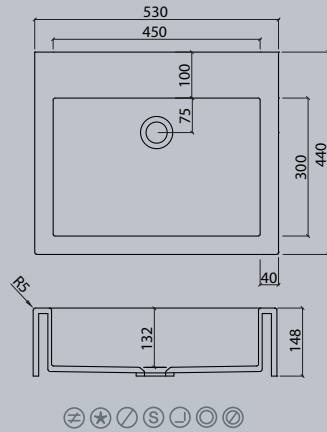

VDC 1100-2

VDC x.230

VDC x.260

VDC x.280

VDC x.300

VDC x.370

Flexible lengths are possible with the VDC series. Create your own individual washstands from 300 mm to max. 1500 mm long.

VIVARI® TOP picks up the traditional shape of the washbasin. The clear emphasis on the basin shape transforms them into a contemporary design.

Sit-on basins

vdc

VDC 400.260 TOP

VDC 450.300 TOP

VDC 450 TOP

VDC 600.300 TOP

VDC 1100 TOP

VDC 500.300 TOP