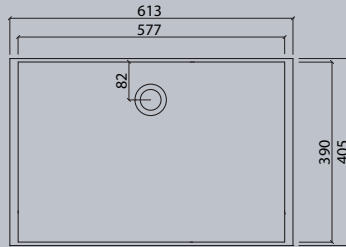

As an integral part of the washstands, VIVARI® basins are the hygienic partner in your daily life.

Washbasin design

vda

VDA 58