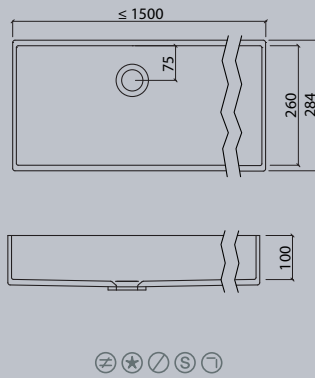

VDC 1100-2

VDC x.230

VDC x.260

VDC x.280

VDC x.300

VDC x.370

Flexible lengths are possible with the VDC series. Create your own individual washstands from 300 mm to max. 1500 mm long.

VIVARI® TOP picks up the traditional shape of the washbasin. The clear emphasis on the basin shape transforms them into a contemporary design.

Sit-on basins

vdc

VDC 400.260 TOP

VDC 450.300 TOP

VDC 450 TOP

VDC 600.300 TOP

VDC 1100 TOP

VDC 500.300 TOP