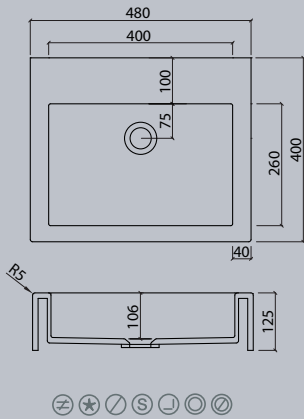

VDC 1100-2

VDC x.230

VDC x.260

VDC x.280

VDC x.300

VDC x.370

Flexible lengths are possible with the VDC series. Create your own individual washstands from 300 mm to max. 1500 mm long.

VIVARI® TOP picks up the traditional shape of the washbasin. The clear emphasis on the basin shape transforms them into a contemporary design.

Sit-on basins

vdc

VDC 400.260 TOP

VDC 450.300 TOP

VDC 450 TOP

VDC 600.300 TOP

VDC 1100 TOP

VDC 500.300 TOP