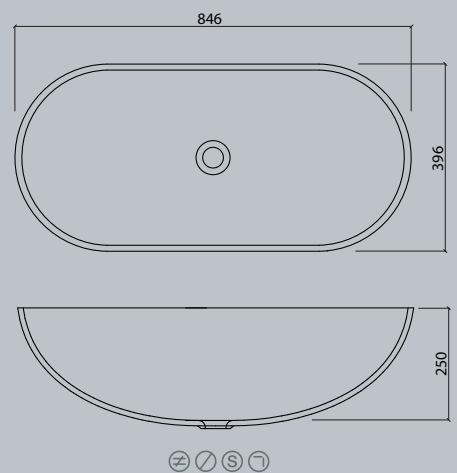

Use the VB series to individually design the washing area for your little ones according to your own ideas.

Washbasin baby

VB 85