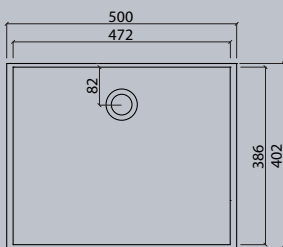

Washbasin design

vda

VDA 47