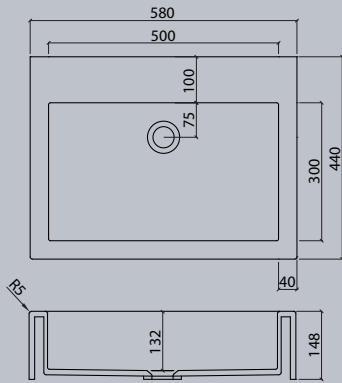

VDC 1100-2

VDC x.230

VDC x.260

VDC x.280

VDC x.300

VDC x.370

Flexible lengths are possible with the VDC series. Create your own individual washstands from 300 mm to max. 1500 mm long.

VIVARI® TOP picks up the traditional shape of the washbasin. The clear emphasis on the basin shape transforms them into a contemporary design.

Sit-on basins

vdc

VDC 400.260 TOP

VDC 450.300 TOP

VDC 450 TOP

VDC 600.300 TOP

VDC 1100 TOP

VDC 500.300 TOP