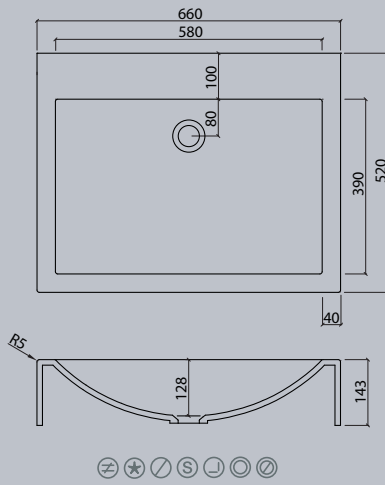

VDC 1100-2

VDC x.230

VDC x.260

VDC x.280

VDC x.300

VDC x.370

Flexible lengths are possible with the VDC series. Create your own individual washstands from 300 mm to max. 1500 mm long.

VIVARI® TOP picks up the traditional shape of the washbasin. The clear emphasis on the basin shape transforms them into a contemporary design.

Sit-on basins

vdc

VDC 400.260 TOP

VDC 450.300 TOP

VDC 450 TOP

VDC 600.300 TOP

VDC 1100 TOP

VDC 500.300 TOP

Sit-on basins

vda

VDA 47 TOP

VDA 58 TOP

VDA 58.370 TOP

VDA 1100 TOP

The circle is a shape with maximum symmetry.

Sit-on basin/  
Sit-on bowls