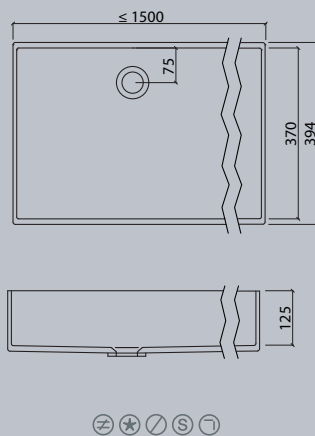

VDC 1100-2

VDC x.230

VDC x.260

VDC x.280

VDC x.300

VDC x.370

Flexible lengths are possible with the VDC series. Create your own individual washstands from 300 mm to max. 1500 mm long.

VIVARI® TOP picks up the traditional shape of the washbasin. The clear emphasis on the basin shape transforms them into a contemporary design.

Sit-on basins

vdc

VDC 400.260 TOP

VDC 450.300 TOP

VDC 450 TOP

VDC 600.300 TOP

VDC 1100 TOP

VDC 500.300 TOP