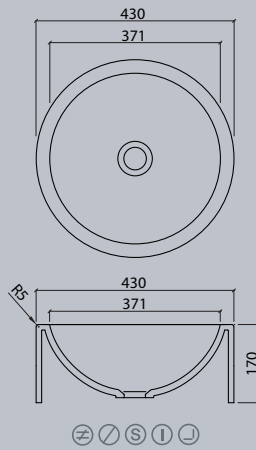

The circle is a shape with maximum symmetry.

Sit-on basin/
Sit-on bowls

vdr/vr

VDR 30/TOP

VDR 37/TOP