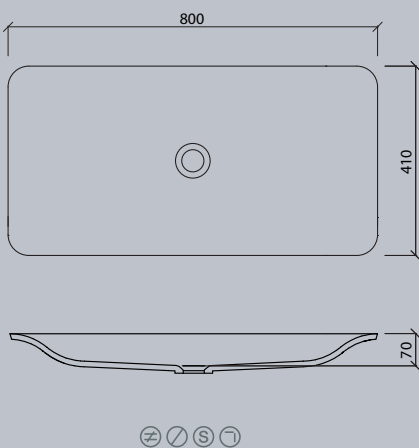

Use the VB series to individually design the washing area for your little ones according to your own ideas.

Washbasin baby