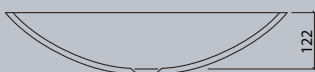

### Washbasin design

vda

VDA 47

VDA 58

VDA 58.200

VDA 58.370

VDA 1100

With clear geometries and deliberate emphasis on the basin shapes, the VDC series enable you to achieve individual styling in your bathroom.